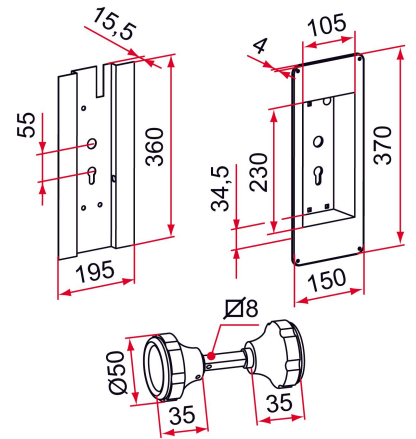

## Features

- Interior plate in raw or powder-coated steel. Exterior cup in raw or powder-coated aluminum. Double handle in ABS with pin for maximum thickness of 60 mm. Supplied with 8 mm steel square.