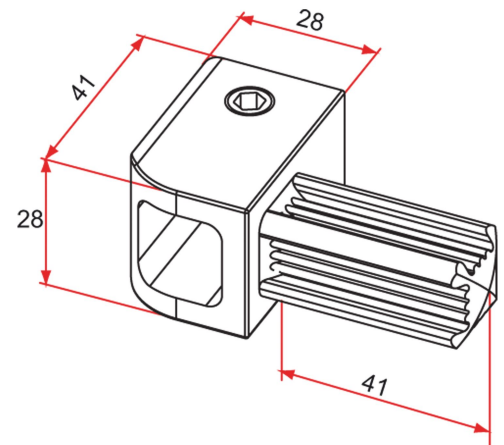

Features

- In copper-aluminium. Suitable for all models of Multifix and Multitex hinges.