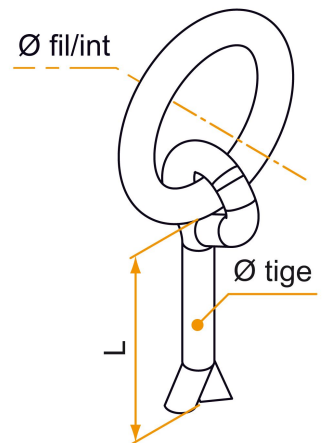

Possible applications include :

Hardware and woodwork

Features

- Made of steel

Products to be ordered from :
BURGAUD SAS 147, rue des Paludiers Z.I. des Mares 85270 SAINT-HILAIRE-DE-RIEZ
email : commande@tirard-burgaud.com

Possible applications include :

Hardware and woodwork

Référence	L	Ø rod	Ø wire/inside	Finish	GENCOD 3565920	Condit. par	Délai j
122052Q	65	9	10/45	White zn	15514 0	10	21
122054Q	100	9	10/45	White zn	15515 7	10	21