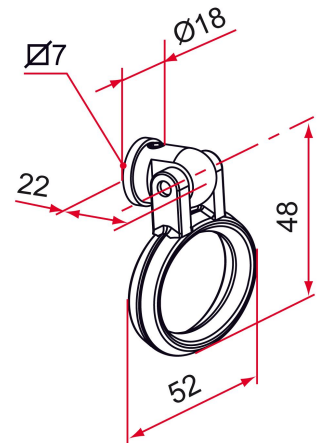

- Very useful when space is limited, this articulated ring can be combined with other operating elements in our range with a 7 mm square. Determine the model of the handle according to your use case.

ATTENTION

Delivered without square and without mounting key.

Possible applications include :

Garage door accessories

Wing shutter and louver accessories

Common accessories for gates

Menuiserie et agencement

Référence	Finish	GENCOD 3661598	Condit. par	Délai j
JE392040	9005-80%	04074 7	1	7
JE391040	9016-80%	04073 0	1	7
JE3XX040		04075 4	1	21