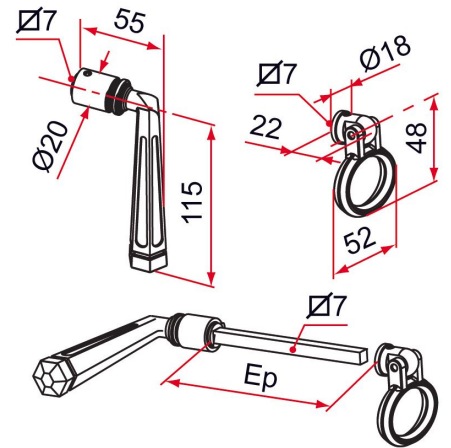

Possible applications include :

Garage door accessories

Wing shutter and louver accessories

Common accessories for gates

Features

- Cupro-aluminium ring Aluminum handle
- Thickness from 105 to 120 mm
- Supplied with 7 mm stainless steel square and mounting key

Tip

- Position the ring at a 90° angle to the handle (tightening screw at a 90° angle to the groove).

Products to be ordered from :
 TIRARD SAS 16, Avenue du Vimeu Vert Z.A. du Vimeu Industriel 80210
 FEUQUIERES-EN-VIMEU
 email : commande@tirard-burgaud.com