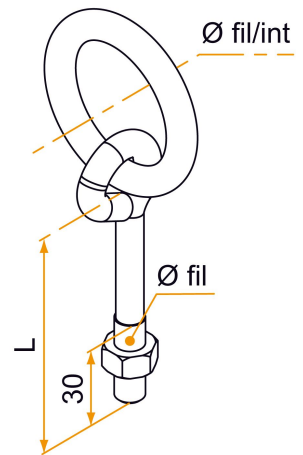

Products to be ordered from :
BURGAUD SAS 147, rue des Paludiers Z.I. des Mares 85270 SAINT-HILAIRE-DE-RIEZ
email : commande@tirard-burgaud.com