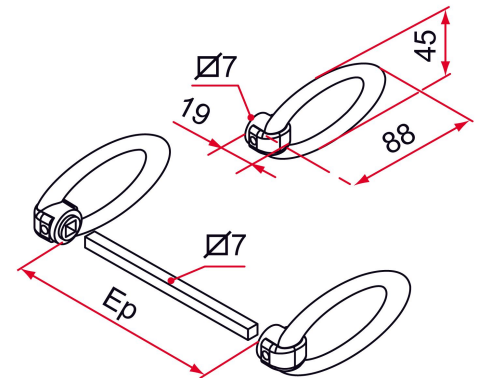

Possible applications include :

Garage door accessories

Wing shutter and louver accessories

Features

- Aluminum rings. Comes with a 7mm square made of steel or stainless steel and a mounting key.

Tip

- Cuttable steel square along its entire length. Cuttable stainless steel square within the limit of the anti-slip shape.

Wing shutter and louver accessories

| Référence | Thickness | Square material | Finish | GENCOD 3661598 | Condit. par | Délai j |
|-----------|-----------|-----------------|----------|----------------|-------------|---------|
| CG392403 | 30 à 60 | steel | 9005-30% | 02190 6 | 1 | 7 |
| CG391403 | 30 à 60 | steel | 9016-80% | 02163 0 | 1 | 7 |
| CG3XX403 | 30 à 60 | steel | | 02217 0 | 1 | 21 |
| CG392401 | 30 à 60 | stainless steel | 9005-30% | 02188 3 | 1 | 7 |
| CG391401 | 30 à 60 | stainless steel | 9016-80% | 02161 6 | 1 | 7 |
| CG3XX401 | 30 à 60 | stainless steel | | 02215 6 | 1 | 21 |
| CG392404 | 60 to 90 | steel | 9005-30% | 02191 3 | 1 | 7 |
| CG391404 | 60 to 90 | steel | 9016-80% | 02164 7 | 1 | 7 |
| CG3XX404 | 60 to 90 | steel | | 02218 7 | 1 | 21 |
| CG392402 | 60 to 90 | stainless steel | 9005-30% | 02189 0 | 1 | 7 |
| CG391402 | 60 to 90 | stainless steel | 9016-80% | 02162 3 | 1 | 7 |
| CG3XX402 | 60 to 90 | stainless steel | | 02216 3 | 1 | 21 |