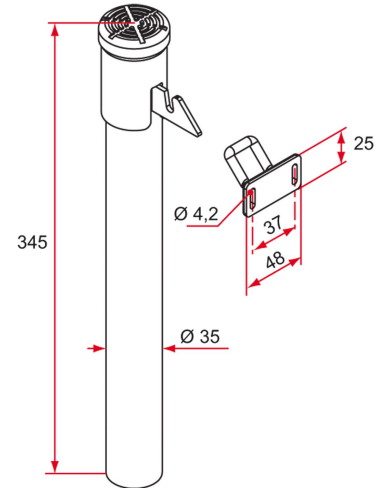

Possible applications include :

Swinging gate accessories

Features

- Aluminum tube Composite locking pedal Cupro-aluminum hook To be embedded or screwed (with base not included)

Products to be ordered from :
 TIRARD SAS 16, Avenue du Vimeu Vert Z.A. du Vimeu Industriel 80210
 FEUQUIERES-EN-VIMEU
 email : commande@tirard-burgaud.com