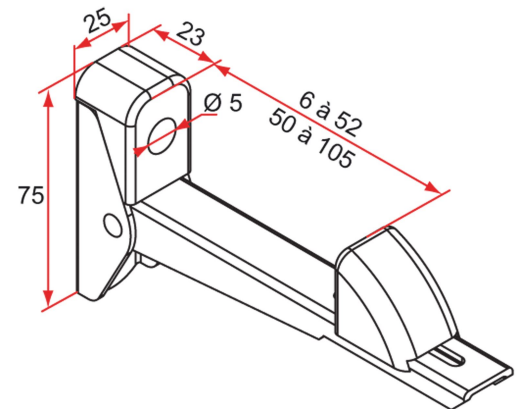

Possible applications include :

Swinging gate accessories

Features

- To be screwed onto a metal tube. Aluminum body. Heel and stopper made of composite material.

Products to be ordered from :
 TIRARD SAS 16, Avenue du Vimeu Vert Z.A. du Vimeu Industriel 80210
 FEUQUIERES-EN-VIMEU
 email : commande@tirard-burgaud.com

Possible applications include :

Swinging gate accessories

Référence	Thickness	Finish	GENCOD 3661598	Condit. par	Délai j
QE392001	6 to 52	9005-30%	01652 0	10	7
QE391001	6 to 52	9016-80%	01650 6	10	7
QE392002	56 to 105	9005-30%	01653 7	10	7
QE391002	56 to 105	9016-80%	01651 3	10	7