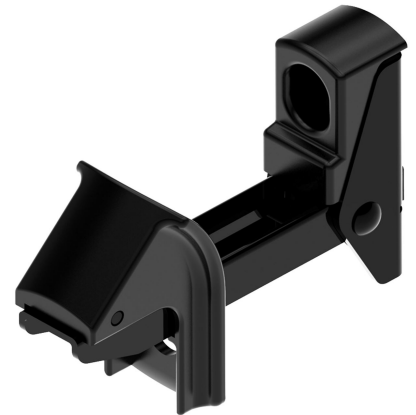

Possible applications include :

PVC and Aluminum
wing shutter
accessories

Features

- Aluminum

Tip

- Single shutter stop: adjustment from 5 to 50 mm
Double shutter stop: adjustment from 60 to 105 mm

Products to be ordered from :
BURGAUD SAS 147, rue des Paludiers Z.I. des Mares 85270 SAINT-HILAIRE-DE-RIEZ
email : commande@tirard-burgaud.com

Possible applications include :

PVC and Aluminum
wing shutter
accessories

Référence	L	Adjustment	Finish	Composite part	GENCOD 3565920	Condit. par	Délai j
900420	107	5 to 50	9005-30%	black	05837 3	50	14
900420RAL	107	5 to 50		black	14835 7	1	14
900422	107	5 to 50	9016-80%	white	05864 9	50	14
900422RAL	107	5 to 50		white	14836 4	1	14
900421	162,5	60 to 105	9005-30%	black	05863 2	50	14
900421RAL	162,5	60 to 105		black	14837 1	1	14
900423	162,5	60 to 105	9016-80%	white	05865 6	50	14
900423RAL	162,5	60 to 105		white	14838 8	1	14