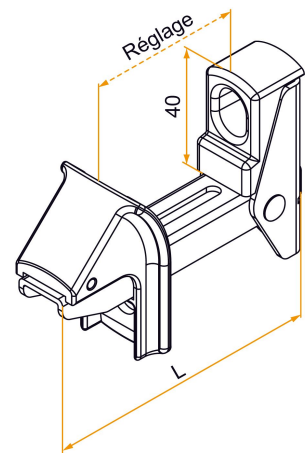

Possible applications include :

PVC and Aluminum
wing shutter
accessories

Features

- Aluminum

Tip

- Single shutter stop: adjustment from 5 to 50 mm
Double shutter stop: adjustment from 60 to 105 mm

Products to be ordered from :
BURGAUD SAS 147, rue des Paludiers Z.I. des Mares 85270 SAINT-HILAIRE-DE-RIEZ
email : commande@tirard-burgaud.com

Possible applications include :

PVC and Aluminum
wing shutter
accessories

Référence	L	Adjustment	Finish	Composite part	GENCOD 3565920	Condit. par	Délai j
900420	107	5 to 50	9005-30%	black	05837 3	50	14
900420RAL	107	5 to 50		black	14835 7	1	14
900422	107	5 to 50	9016-80%	white	05864 9	50	14
900422RAL	107	5 to 50		white	14836 4	1	14
900421	162,5	60 to 105	9005-30%	black	05863 2	50	14
900421RAL	162,5	60 to 105		black	14837 1	1	14
900423	162,5	60 to 105	9016-80%	white	05865 6	50	14
900423RAL	162,5	60 to 105		white	14838 8	1	14