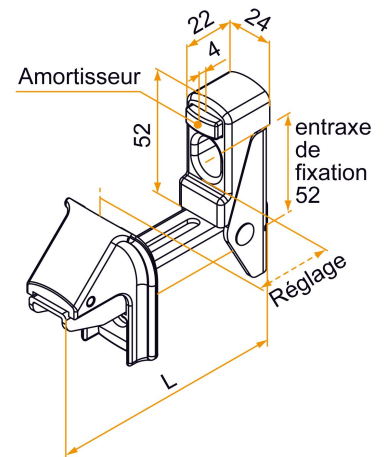

Possible applications include :

PVC and Aluminum
wing shutter
accessories

Features

- Aluminum

Tip

- Single shutter stop: adjustment from 5 to 50 mm
Double shutter stop: adjustment from 60 to 105 mm

Products to be ordered from :
BURGAUD SAS 147, rue des Paludiers Z.I. des Mares 85270 SAINT-HILAIRE-DE-RIEZ
email : commande@tirard-burgaud.com

Possible applications include :

PVC and Aluminum
wing shutter
accessories

Référence	L	Adjustment	Finish	Composite part	GENCOD 3565920	Condit. par	Délai j
3AA92001	107	5 to 50	9005-30%	black	16037 3	50	14
3AA92001RAL	107	5 to 50		black	17742 5	1	14
3AA91001	107	5 to 50	9016-80%	white	16041 0	50	14
3AA91001RAL	107	5 to 50		white	17740 1	1	14
3AA92002	162,5	60 to 105	9005-30%	black	16038 0	50	14
3AA92002RAL	162,5	60 to 105		black	17743 2	1	14
3AA91002	162,5	60 to 105	9016-80%	white	16043 4	50	14
3AA91002RAL	162,5	60 to 105		white	17741 8	1	14