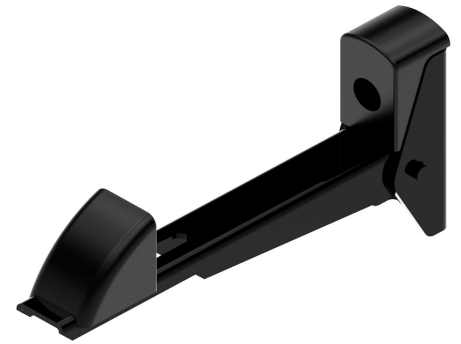

Possible applications include :

PVC and Aluminum
wing shutter
accessories

Features

- Aluminum

Products to be ordered from :
BURGAUD SAS 147, rue des Paludiers Z.I. des Mares 85270 SAINT-HILAIRE-DE-RIEZ
email : commande@tirard-burgaud.com

Possible applications include :

PVC and Aluminum
wing shutter
accessories

Référence	Adjustment	Finish	Composite part	GENCOD 3565920	Condit. par	Délai j
900214	60 to 105	9005-30%	black	03545 9	50	14
900217	60 to 105	9016-80%	white	03547 3	50	14
900214RAL	60 to 105		black	10105 5	1	14
900214ABRAL	60 à 105		blanc	22290 3	1	14