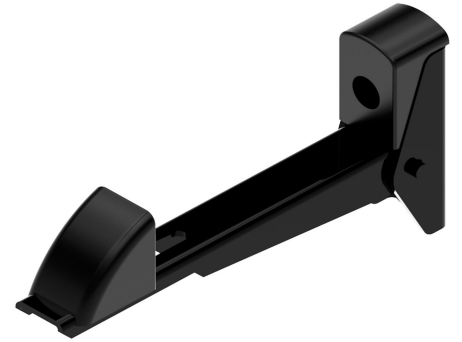

Possible applications include :

PVC and Aluminum
wing shutter
accessories

Features

- Aluminum

Products to be ordered from :
BURGAUD SAS 147, rue des Paludiers Z.I. des Mares 85270 SAINT-HILAIRE-DE-RIEZ
email : commande@tirard-burgaud.com

Possible applications include :

PVC and Aluminum
wing shutter
accessories

Référence	Adjustment	Finish	Composite part	GENCOD 3565920	Condit. par	Délai j
900214	60 to 105	9005-30%	black	03545 9	50	14
900217	60 to 105	9016-80%	white	03547 3	50	14
900214RAL	60 to 105		black	10105 5	1	14
900214ABRAL	60 à 105		blanc	22290 3	1	14