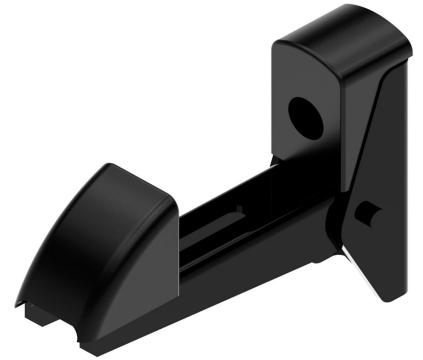

Possible applications include :

PVC and Aluminum
wing shutter
accessories

Features

- Aluminum

Products to be ordered from :
BURGAUD SAS 147, rue des Paludiers Z.I. des Mares 85270 SAINT-HILAIRE-DE-RIEZ
email : commande@tirard-burgaud.com

Possible applications include :

PVC and Aluminum
wing shutter
accessories

Référence	Adjustment	Finish	Composite part	GENCOD 3565920	Condit. par	Délai j
900213	5 to 50	9005-30%	black	03544 2	100	14
900215	5 to 50	9016-80%	white	03546 6	100	14
900213RAL	5 to 50		black	08581 2	1	14
900213ABRAL	5 to 50		white	21682 7	1	14