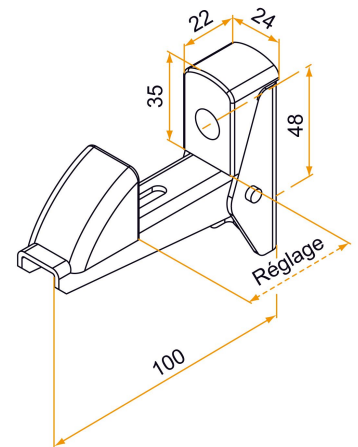

Products to be ordered from :
BURGAUD SAS 147, rue des Paludiers Z.I. des Mares 85270 SAINT-HILAIRE-DE-RIEZ
email : commande@tirard-burgaud.com