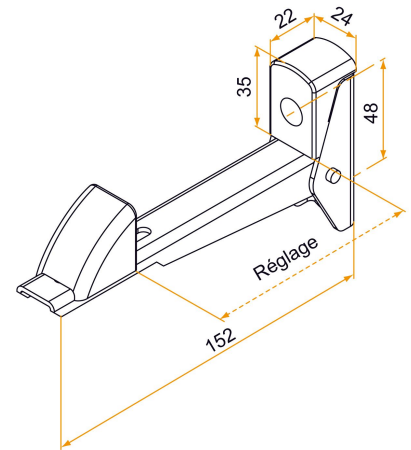

Products to be ordered from :
BURGAUD SAS 147, rue des Paludiers Z.I. des Mares 85270 SAINT-HILAIRE-DE-RIEZ
email : commande@tirard-burgaud.com