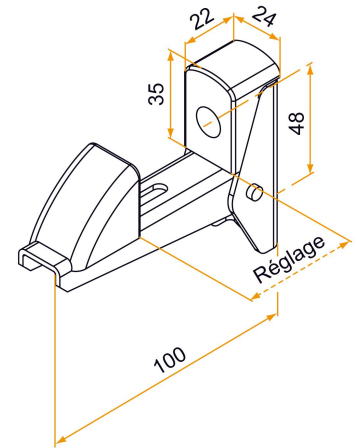

Products to be ordered from :
BURGAUD SAS 147, rue des Paludiers Z.I. des Mares 85270 SAINT-HILAIRE-DE-RIEZ
email : commande@tirard-burgaud.com