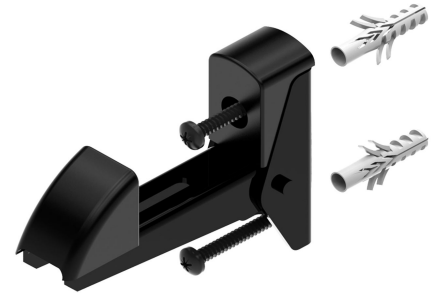

Possible applications include :

PVC and Aluminum
wing shutter
accessories

Features

- Aluminum

Products to be ordered from :
BURGAUD SAS 147, rue des Paludiers Z.I. des Mares 85270 SAINT-HILAIRE-DE-RIEZ
email : commande@tirard-burgaud.com

Possible applications include :

PVC and Aluminum wing shutter accessories

Référence	Adjustment	Finish	Composite part	GENCOD 3565920	Condit. par	Délai j
900250	5 to 50	9005-30%	black	03574 9	50	14
900254	5 to 50	9016-80%	white	03576 3	50	14
900250RAL	5 to 50		black	18555 0	1	14
900250ABRAL	5 à 50		blanc	22289 7	1	14