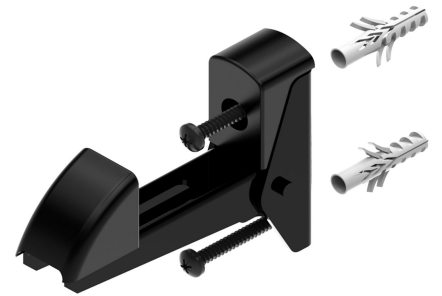

Possible applications include :

PVC and Aluminum
wing shutter
accessories

Features

- Aluminum

Products to be ordered from :
BURGAUD SAS 147, rue des Paludiers Z.I. des Mares 85270 SAINT-HILAIRE-DE-RIEZ
email : commande@tirard-burgaud.com

Possible applications include :

PVC and Aluminum wing shutter accessories

Référence	Adjustment	Finish	Composite part	GENCOD 3565920	Condit. par	Délai j
900250	5 to 50	9005-30%	black	03574 9	50	14
900254	5 to 50	9016-80%	white	03576 3	50	14
900250RAL	5 to 50		black	18555 0	1	14
900250ABRAL	5 à 50		blanc	22289 7	1	14