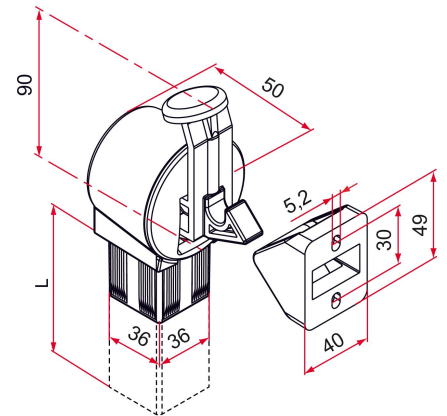

Possible applications include :

Swinging gate accessories

Menuiserie et agencement

Features

- Composite stop Aluminum tube 2 heights with 40x40 mm tube (overall: 320 and 420 mm)

Products to be ordered from :
 TIRARD SAS 16, Avenue du Vimeu Vert Z.A. du Vimeu Industriel 80210
 FEUQUIERES-EN-VIMEU
 email : commande@tirard-burgaud.com

Possible applications include :

Swinging gate accessories

Menuiserie et agencement

Référence	L	Finish	GENCOD 3661598	Condit. par	Délai j
QE591015	260	9005-30%	02302 3	10	7
QE591016	260	9016-80%	02303 0	10	7
QE591005	360	9005-30%	02056 5	10	7
QE591006	360	9016-80%	02057 2	10	7