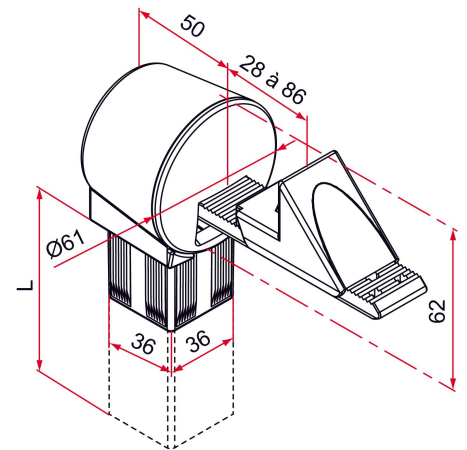

Possible applications include :

Swinging gate accessories

Menuiserie et agencement

Features

- Composite body Reinforcement plate and stainless steel screws
 Aluminum tube 2 heights with 40x40 mm tube
 (overall: 320 and 420 mm)