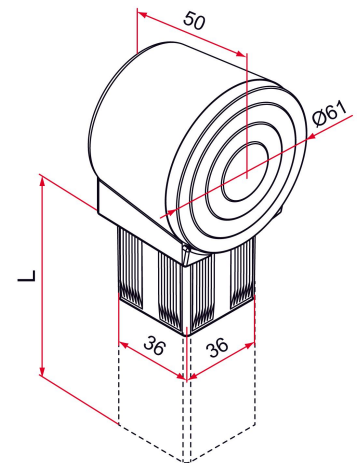

Possible applications include :

Swinging gate accessories

Sliding gate

Menuiserie et agencement

Features

- Composite stop Aluminum tube 2 heights with 40x40 mm tube (overall: 320 and 420 mm)

Products to be ordered from :
 TIRARD SAS 16, Avenue du Vimeu Vert Z.A. du Vimeu Industriel 80210
 FEUQUIERES-EN-VIMEU
 email : commande@tirard-burgaud.com

Possible applications include :

Swinging gate accessories

Sliding gate

Menuiserie et agencement

Référence	L	Finish	GENCOD 3661598	Condit. par	Délai j
QE591018	260	9005-30%	02304 7	10	7
QE591019	260	9016-80%	02305 4	10	7
QE591008	360	9005-30%	02058 9	10	7
QE591009	360	9016-80%	02059 6	10	7