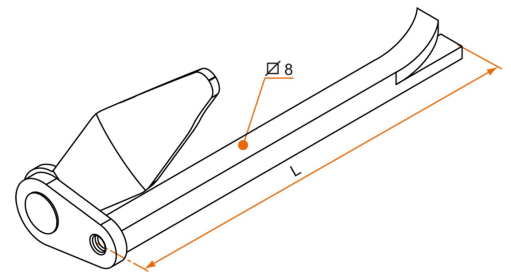

Possible applications include :

Wooden wing shutter accessories

Features

- Welded steel

ATTENTION

- Delivered without stopper.

Products to be ordered from :
BURGAUD SAS 147, rue des Paludiers Z.I. des Mares 85270 SAINT-HILAIRE-DE-RIEZ
email : commande@tirard-burgaud.com

Possible applications include :

Wooden wing shutter accessories

Référence	L	Finish	GENCOD 3565920	Condit. par	Délai j
824010	130	ZN+9005-30%	03361 5	50	21
824011	130	ZN+9016-80%	10068 3	50	21
834010	130	Black zn	03398 1	50	14
814010	130	Zn	10099 7	50	14
824020	180	ZN+9005-30%	03363 9	50	21
824021	180	ZN+9016-80%	10073 7	50	21
834020	180	Cataphoresis	03399 8	50	14
814020	180	Zn	11147 4	50	21