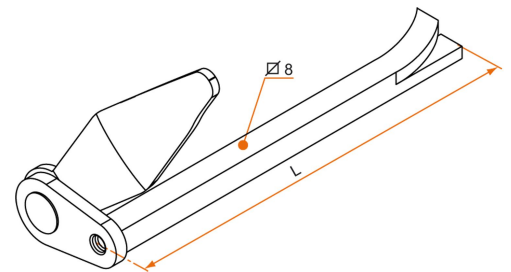

ATTENTION

- Delivered without stopper.

Products to be ordered from :
BURGAUD SAS 147, rue des Paludiers Z.I. des Mares 85270 SAINT-HILAIRE-DE-RIEZ
email : commande@tirard-burgaud.com