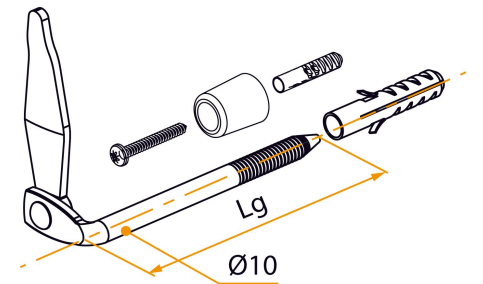

Products to be ordered from :
BURGAUD SAS 147, rue des Paludiers Z.I. des Mares 85270 SAINT-HILAIRE-DE-RIEZ
email : commande@tirard-burgaud.com