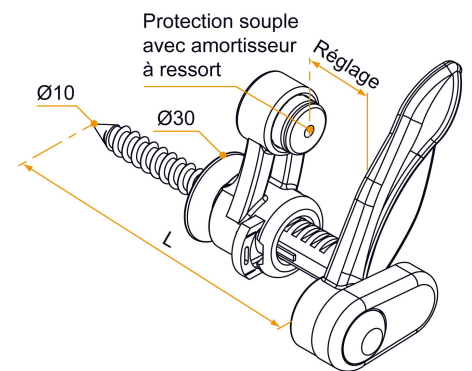

Possible applications include :

PVC and Aluminum  
wing shutter  
accessories

External thermal  
insulation

Features

- In composite Adjustable stopper without tools

Tip

- Available upon request in various RAL colors, please contact us for a quote.