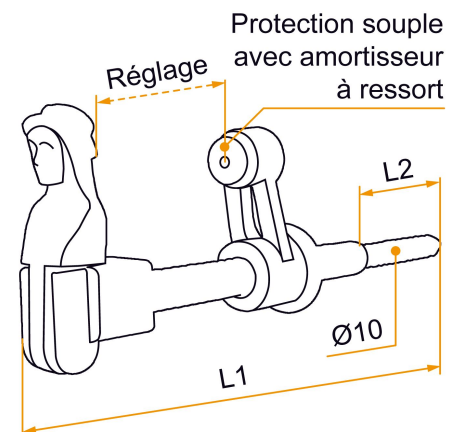

Possible applications include :

Wooden wing shutter accessories

PVC and Aluminum wing shutter accessories

External thermal insulation

Features

- Tool-free adjustable stopper and delivered unassembled.

Tip

- Fixing elements suitable for separately controlled stops: composite plug and sealing sieve.