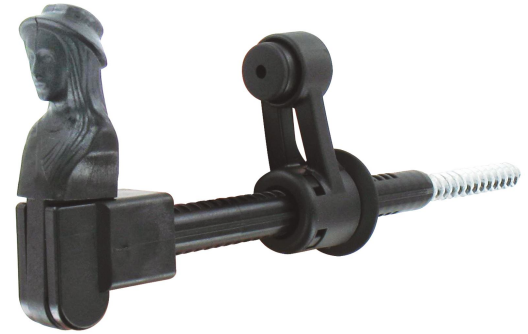

Possible applications include :

Wooden wing shutter accessories

PVC and Aluminum wing shutter accessories

External thermal insulation

Référence	L1	L2	Adjustment	Finish	GENCOD 3565920	Condit. par	Délai j
5AR16009	140	60	15 to 35	black	18567 3	50	14
5AR17009	140	60	15 to 35	white	18568 0	50	14
5AR16010	190	80	15 to 65	black	18569 7	50	14
5AR17010	190	80	15 to 65	white	18570 3	50	14
5AR16011	230	70	15 to 110	black	18571 0	50	14
5AR17011	230	70	15 to 110	white	18572 7	50	14

Multi-RAL : specify your color when placing the order (<https://www.couleursral.fr/ral-classic>)