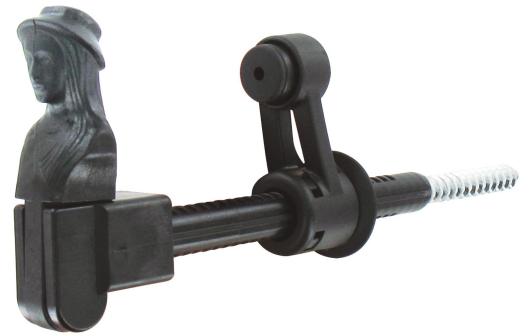

Possible applications include :

Wooden wing shutter accessories

PVC and Aluminum wing shutter accessories

External thermal insulation

Features

- Tool-free adjustable stopper and delivered unassembled.

Tip

- Fixing elements suitable for separately controlled stops: composite plug and sealing sieve.