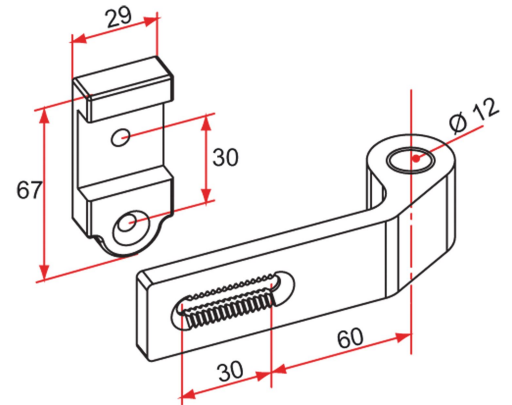

Possible applications include :

Swinging gate accessories

Features

- In cupo-aluminium

Products to be ordered from :
 TIRARD SAS 16, Avenue du Vimeu Vert Z.A. du Vimeu Industriel 80210
 FEUQUIERES-EN-VIMEU
 email : commande@tirard-burgaud.com

Possible applications include :

Swinging gate accessories

Référence	Finish	GENCOD 3661598	Condit. par	Délai j
NE692003	9005-80%	01710 7	2	14
NE691003	9016-80%	00734 4	2	14
NE619003	raw	00731 3	2	7
NE6XX003		01510 3	1	21