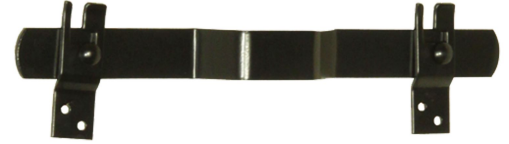

Possible applications include :

PVC and Aluminum
wing shutter
accessories

Features

- Aluminium anti-burglary bar, section 39x6, with double folding allowing the passage of the espagnolette.

Tip

- With a length of 1200, it is recommended to add 2 optional support brackets.

Référence	L	Finish	GENCOD 3565920	Condit. par	Délai j
900751	430	9005-30%	03805 4	20	14
8007516	430	9016-80%	07324 6	20	14
900751RAL	430		13057 4	1	14
3AC92002	1200	9005-30%	13480 0	5	21
3AC91002	1200	9016-80%	13481 7	5	21
3AC92002RAL	1200		14456 4	1	21