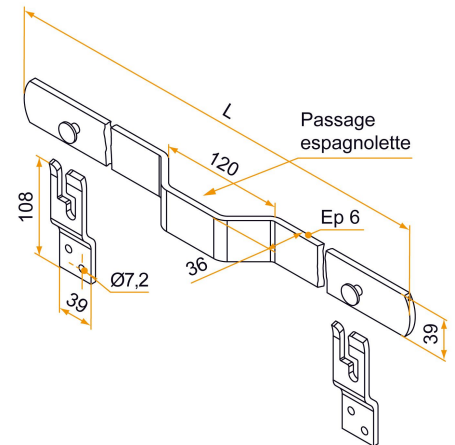

Possible applications include :

PVC and Aluminum
wing shutter
accessories

Features

- Aluminium anti-burglary bar, section 39x6, with double folding allowing the passage of the espagnolette.

Tip

- With a length of 1200, it is recommended to add 2 optional support brackets.