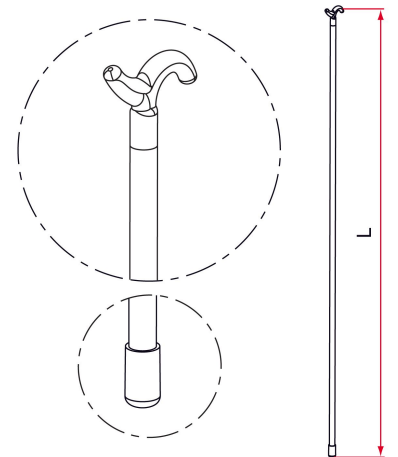

Possible applications include :

Rolling shutter accessories

## Features

- Aluminum rod: Ø12 mm Composite hook

Products to be ordered from :  
 TIRARD SAS 16, Avenue du Vimeu Vert Z.A. du Vimeu Industriel 80210  
 FEUQUIERES-EN-VIMEU  
 email : [commande@tirard-burgaud.com](mailto:commande@tirard-burgaud.com)