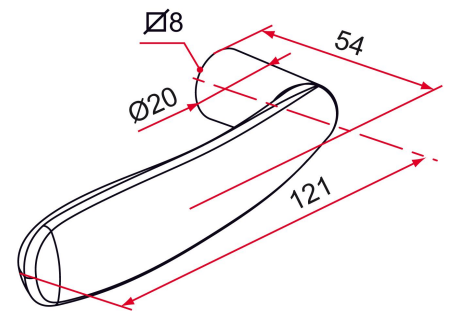

Possible applications include :

Common accessories
for gates

Menuiserie et
agencement

Features

- In aluminum Handle fixing with set screws

ATTENTION

- Delivered without square and without mounting key.

Products to be ordered from :
TIRARD SAS 16, Avenue du Vimeu Vert Z.A. du Vimeu Industriel 80210
FEUQUIERES-EN-VIMEU
email : commande@tirard-burgaud.com