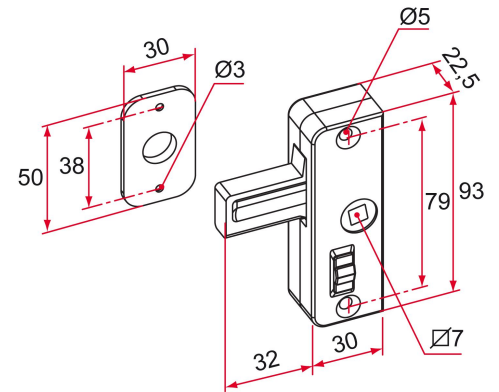

Possible applications include :

Swinging gate accessories

Features

- Comes with a composite exterior handle Reversible Suitable for low-cost or economical fences Operated with a double lever handle Interior locking with a button Copper-aluminium bolt