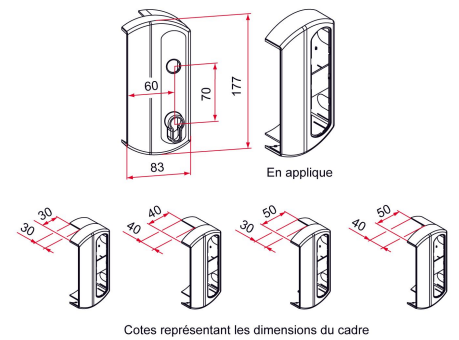

Possible applications include :

Swinging gate accessories

Sliding gate

Features

- Reversible

Tip

- Compatible with Modulox locks with recessed bolt or lifting bolt.

Products to be ordered from :
 TIRARD SAS 16, Avenue du Vimeu Vert Z.A. du Vimeu Industriel 80210
 FEUQUIERES-EN-VIMEU
 email : commande@tirard-burgaud.com

Possible applications include :

Swinging gate accessories

Sliding gate

Référence	Frame of	Finish	GENCOD 3661598	Condit. par	Délai j
GB592030	scrub	black	01551 6	1	7
GB591030	scrub	white	01545 5	1	7
GB592031	30x30	black	01552 3	1	7
GB591031	30x30	white	01546 2	1	7
GB592033	40x40	black	01554 7	1	7
GB591033	40x40	white	01548 6	1	7
GB592032	50x30	black	01553 0	1	7
GB591032	50x30	white	01547 9	1	7
GB592034	50x40	black	01555 4	1	7
GB591034	50x40	white	01549 3	1	7