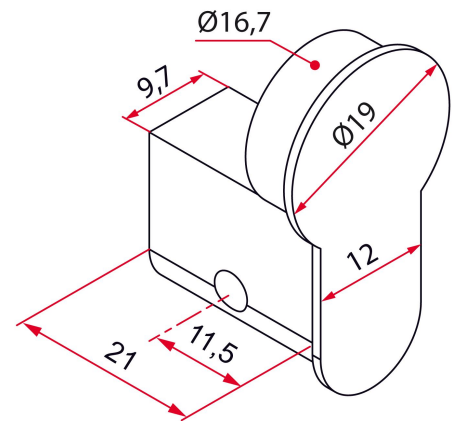

Possible applications include :

Garage door accessories

Wing shutter and louver accessories

Common accessories for gates

Menuiserie et agencement

Features

- In composite

Products to be ordered from :
 TIRARD SAS 16, Avenue du Vimeu Vert Z.A. du Vimeu Industriel 80210
 FEUQUIERES-EN-VIMEU
 email : commande@tirard-burgaud.com