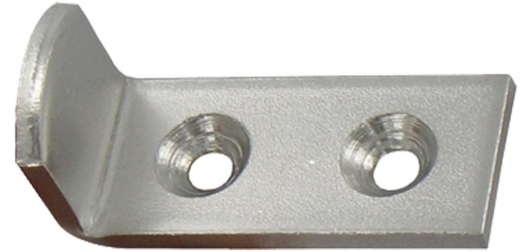

Possible applications include :

Stainless steel accessories

Features

- Stainless steel 316L

Products to be ordered from :
 BURGAUD SAS 147, rue des Paludiers Z.I. des Mares 85270 SAINT-HILAIRE-DE-RIEZ
 email : commande@tirard-burgaud.com

Possible applications include :

Stainless steel accessories

Référence	L	Finish	GENCOD 3565920	Condit. par	Délai j
I30040	65	polite	00032 7	20	14

 Multi-RAL : specify your color when placing the order (<https://www.couleursral.fr/ral-classic>)