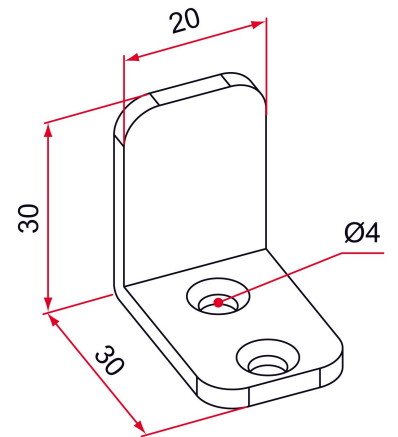

Possible applications include :

Garage door accessories

Wing shutter and louver accessories

Features

- In steel. Can be mounted on threshold and lintel.

Tip

- Can be mounted on the steel threshold and lintel strike plate (ref.CE112002). Please refer to the index.