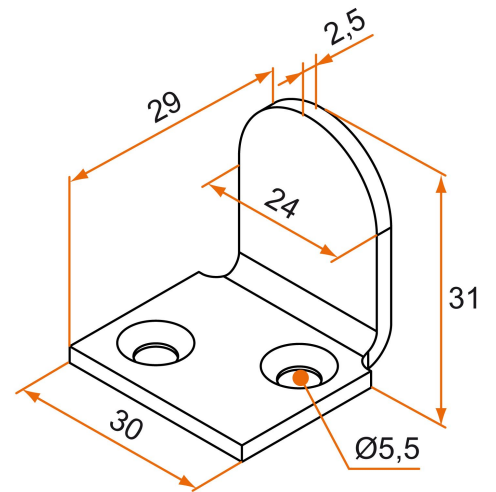

Possible applications include :

Wooden wing shutter accessories

Features

- In steel To screw

Products to be ordered from :
 BURGAUD SAS 147, rue des Paludiers Z.I. des Mares 85270 SAINT-HILAIRE-DE-RIEZ
 email : commande@tirard-burgaud.com