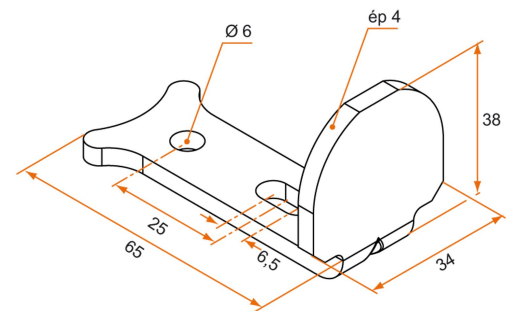

Products to be ordered from :
BURGAUD SAS 147, rue des Paludiers Z.I. des Mares 85270 SAINT-HILAIRE-DE-RIEZ
email : commande@tirard-burgaud.com