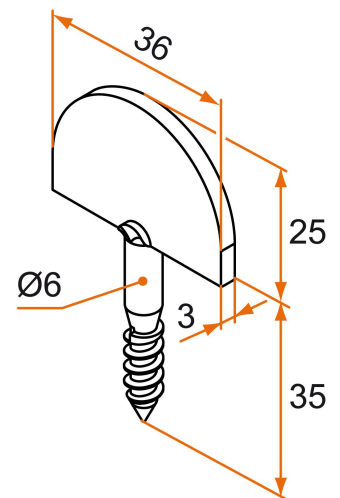

Possible applications include :

Wooden wing shutter accessories

Features

- In steel. To be screwed onto a lag screw.

Products to be ordered from :
 BURGAUD SAS 147, rue des Paludiers Z.I. des Mares 85270 SAINT-HILAIRE-DE-RIEZ
 email : commande@tirard-burgaud.com