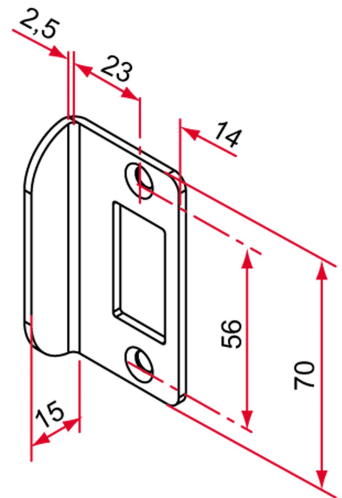

Possible applications include :

Swinging gate accessories

Features

- In stainless steel 304 Reversible Compatible with all GK locks

Products to be ordered from :
 TIRARD SAS 16, Avenue du Vimeu Vert Z.A. du Vimeu Industriel 80210
 FEUQUIERES-EN-VIMEU
 email : commande@tirard-burgaud.com