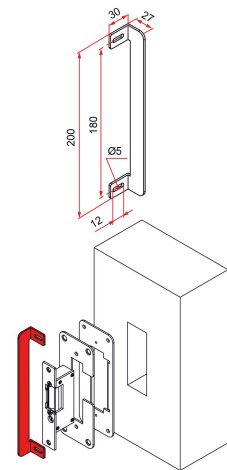

Possible applications include :

Swinging gate accessories

Features

- Stainless steel 304 Reversible For recessed electric strike

Products to be ordered from :
 TIRARD SAS 16, Avenue du Vimeu Vert Z.A. du Vimeu Industriel 80210
 FEUQUIERES-EN-VIMEU
 email : commande@tirard-burgaud.com