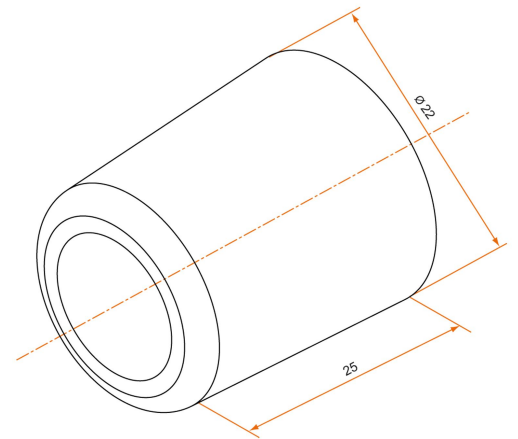

Products to be ordered from :
BURGAUD SAS 147, rue des Paludiers Z.I. des Mares 85270 SAINT-HILAIRE-DE-RIEZ
email : commande@tirard-burgaud.com