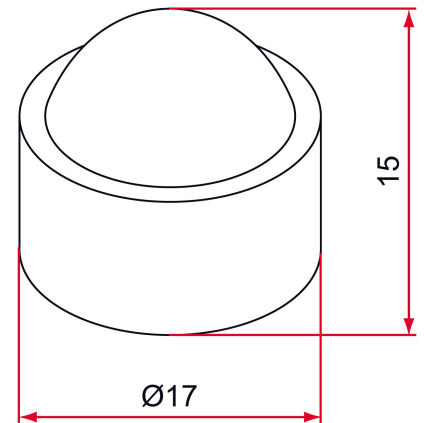

## Features

- In composite For M8 hexagonal screw

**Tip**

- Also allows to hide the bolt head when using the locking plate LE301005.

Products to be ordered from :  
TIRARD SAS 16, Avenue du Vimeu Vert Z.A. du Vimeu Industriel 80210  
FEUQUIERES-EN-VIMEU  
email : [commande@tirard-burgaud.com](mailto:commande@tirard-burgaud.com)