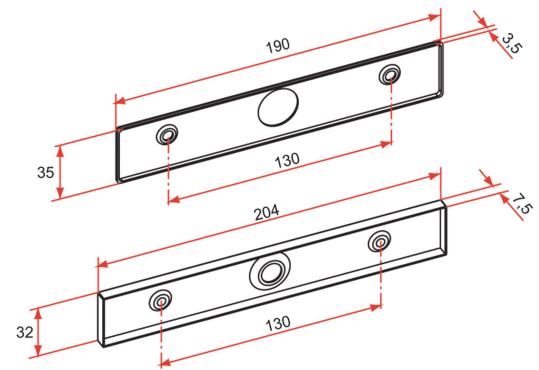

Possible applications include :

Rolling shutter accessories

Features

- In aluminum. For the covering of a recessed lock. Supplied with screws and fixing spacers.

Tip

- Possible assembly also with the threaded counterplate on the following page.