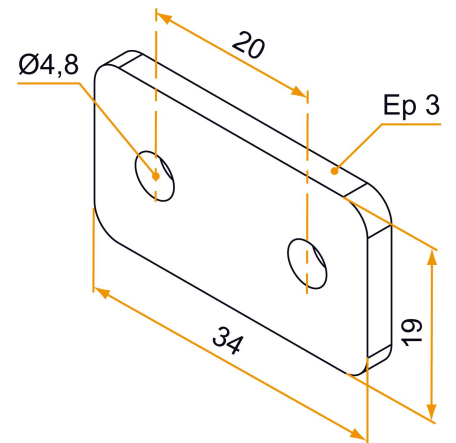

Possible applications include :

PVC and Aluminum
wing shutter
accessories

Tip

- Compatible only with the wide offset collar.

Products to be ordered from :
BURGAUD SAS 147, rue des Paludiers Z.I. des Mares 85270 SAINT-HILAIRE-DE-RIEZ
email : commande@tirard-burgaud.com