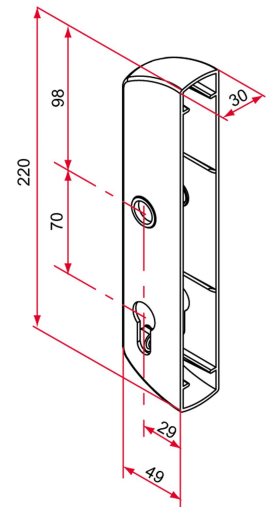

## Features

- Dresses and protects the recessed GK lock

Products to be ordered from :  
 TIRARD SAS 16, Avenue du Vimeu Vert Z.A. du Vimeu Industriel 80210  
 FEUQUIERES-EN-VIMEU  
 email : [commande@tirard-burgaud.com](mailto:commande@tirard-burgaud.com)