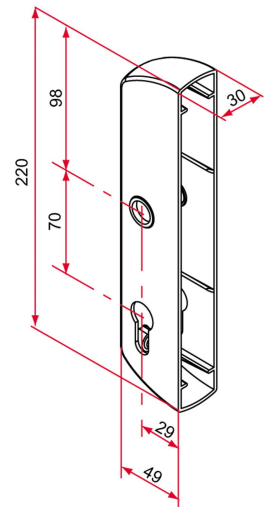

Possible applications include :

Swinging gate accessories

Sliding gate

Features

- Dresses and protects the recessed GK lock

Products to be ordered from :
 TIRARD SAS 16, Avenue du Vimeu Vert Z.A. du Vimeu Industriel 80210
 FEUQUIERES-EN-VIMEU
 email : commande@tirard-burgaud.com