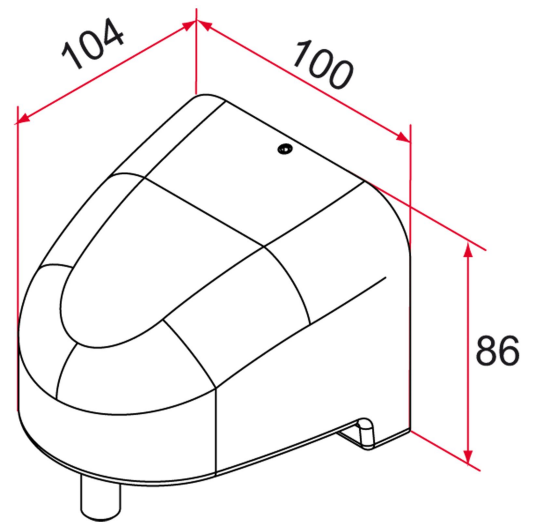

Possible applications include :

Swinging gate
accessories

Features

- Aluminum material Easy to install Adjustable +/- 15° Stainless steel screws

Products to be ordered from :
TIRARD SAS 16, Avenue du Vimeu Vert Z.A. du Vimeu Industriel 80210
FEUQUIERES-EN-VIMEU
email : commande@tirard-burgaud.com