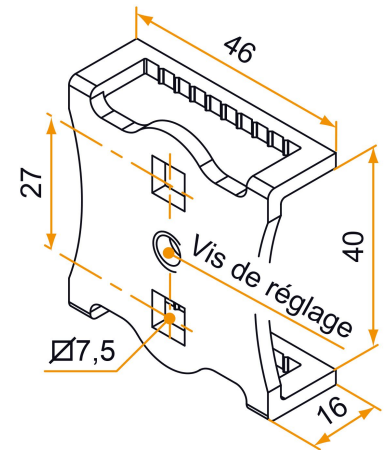

Products to be ordered from :
BURGAUD SAS 147, rue des Paludiers Z.I. des Mares 85270 SAINT-HILAIRE-DE-RIEZ
email : commande@tirard-burgaud.com