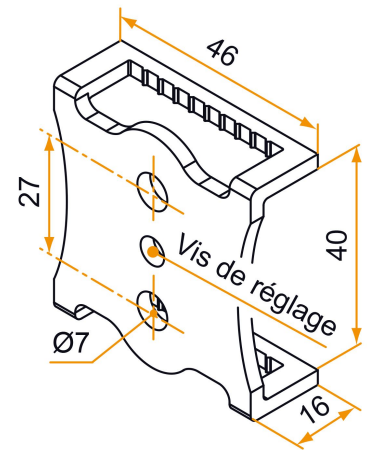

Products to be ordered from :
BURGAUD SAS 147, rue des Paludiers Z.I. des Mares 85270 SAINT-HILAIRE-DE-RIEZ
email : commande@tirard-burgaud.com