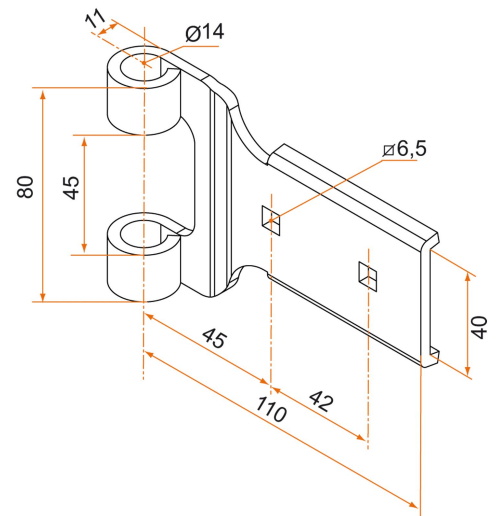

Possible applications include :

PVC and Aluminum
wing shutter
accessories

Features

- In aluminum. Supplied with axle and 2 circlips.

Products to be ordered from :
BURGAUD SAS 147, rue des Paludiers Z.I. des Mares 85270 SAINT-HILAIRE-DE-RIEZ
email : commande@tirard-burgaud.com

Twin hinge with axle - Ø14 - for offset hinge 14 - square holes of 6.5

Possible applications include :

PVC and Aluminum
wing shutter
accessories

Référence	Finish	Composite part	No. of holes	GENCOD 3565920	Condit. par	Délai j
800863C	9005-30%	noir	2	10273 1	25	7
800867C	9016-80%	blanc	2	10275 5	25	7
800863CRAL		noir	2	19458 3	1	14
800863CABRAL		blanc	2	20748 1	1	14