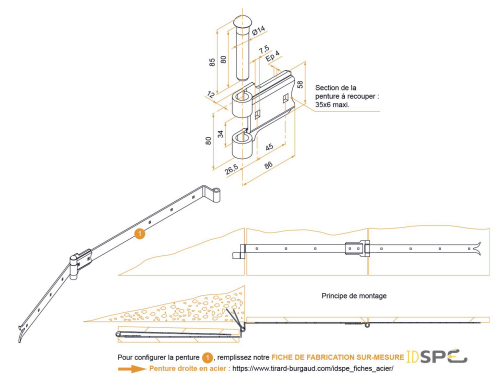

Possible applications include :

Wooden wing shutter accessories

Features

- Made of steel

Products to be ordered from :
BURGAUD SAS 147, rue des Paludiers Z.I. des Mares 85270 SAINT-HILAIRE-DE-RIEZ
email : commande@tirard-burgaud.com

Possible applications include :

Wooden wing shutter accessories

Référence	No. of holes	Finish	GENCOD 3565920	Condit. par	Délai j
1PD92366	2	9005-30%	10337 0	25	14
1PD92367	2	ZN+9005-30%	10338 7	25	21
1PD91070	2	ZN+9016-80%	10339 4	25	21
1PD12075	2	Zn	10336 3	25	14