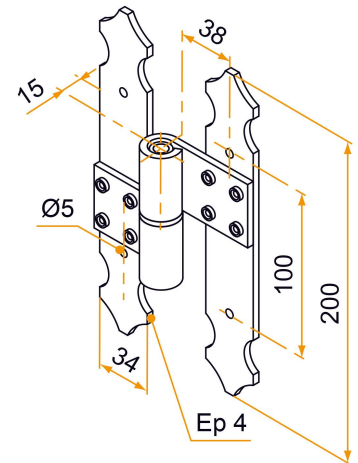

Possible applications include :

PVC and Aluminum
wing shutter
accessories

Features

- In aluminum Composite axis

Products to be ordered from :
BURGAUD SAS 147, rue des Paludiers Z.I. des Mares 85270 SAINT-HILAIRE-DE-RIEZ
email : commande@tirard-burgaud.com

Possible applications include :

PVC and Aluminum
wing shutter
accessories

Référence	Mounting direction	Finish	Composite part	GENCOD 3565920	Condit. par	Délai j
3PE92066G	LEFT	9005-30%	noir	12415 3	30	14
3PE92066D	RIGHT	9005-30%	noir	12416 0	30	14
3PE91061G	LEFT	9016-80%	blanc	12334 7	30	14
3PE91061D	RIGHT	9016-80%	blanc	12336 1	30	14
3PE92066GRAL	LEFT		noir	16156 1	1	14
3PE92066DRAL	RIGHT		noir	16155 4	1	14
3PE92066GABRAL	gauche		blanc	22271 2	1	14
3PE92066DABRAL	droit		blanc	22272 9	1	14