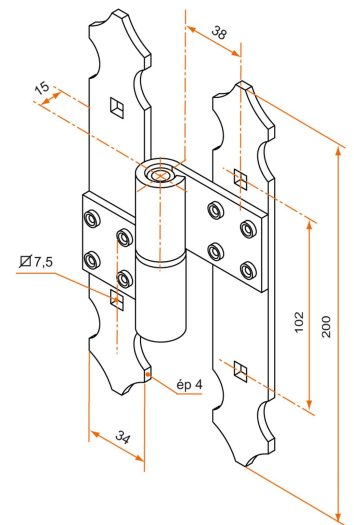

Possible applications include :

PVC and Aluminum
wing shutter
accessories

Features

- In aluminum Composite axis

Products to be ordered from :
BURGAUD SAS 147, rue des Paludiers Z.I. des Mares 85270 SAINT-HILAIRE-DE-RIEZ
email : commande@tirard-burgaud.com

Possible applications include :

PVC and Aluminum
wing shutter
accessories

Référence	Mounting direction	Finish	Composite part	GENCOD 3565920	Condit. par	Délai j
3PE92064G	LEFT	9005-30%	noir	11060 6	30	14
3PE92064D	RIGHT	9005-30%	noir	11065 1	30	14
3PE91059G	LEFT	9016-80%	blanc	11617 2	30	14
3PE91059D	RIGHT	9016-80%	blanc	11618 9	30	14
3PE92064GRAL	LEFT		noir	13054 3	1	14
3PE92064DRAL	RIGHT		noir	13053 6	1	14
3PE92064GABRAL	gauche		blanc	22267 5	1	14
3PE92064DABRAL	droite		blanc	22268 2	1	14